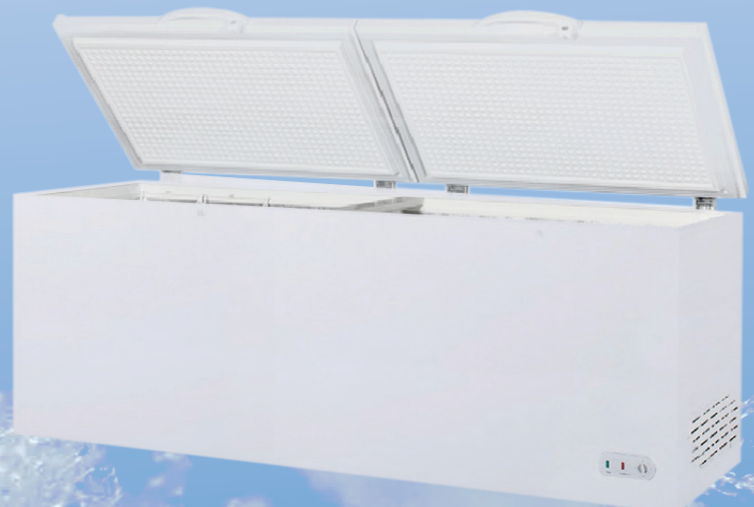

MXSH30.0S

❄️ **MAXX COLD**
SELECT SERIES

N **NICK MAVRO**
& **Associates**

Send PO to
“orders@mavroworld.com”

1 (844) 462-7377

Visit our website at mavroworld.com to view our range of products and line sheet.